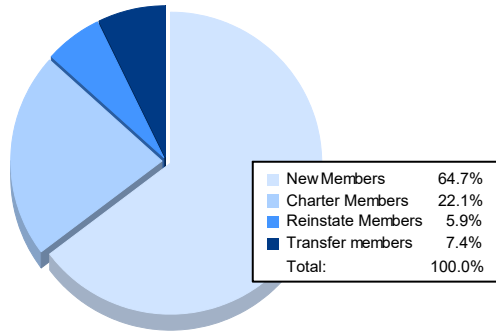

Year	New Clubs	Dropped Clubs	Gain/ Loss Clubs	New Members	Charter Members	Reinstate Members	Transfer Members	Total Member Added	Total Members Dropped	Gain/ Loss Members
2016-2017	1	0	1	128	20	3	10	161	148	13
2017-2018	1	0	1	111	24	1	16	152	149	3
2018-2019	0	0	0	112	0	7	7	126	126	0
2019-2020	1	0	1	60	35	3	10	108	138	-30
2020-2021	2	2	0	44	15	4	5	68	109	-41
<b>Average</b>	<b>1</b>	<b>0</b>	<b>1</b>	<b>91</b>	<b>19</b>	<b>4</b>	<b>10</b>	<b>123</b>	<b>134</b>	<b>-11</b>

### Membership Composition June 2021 Cumulative