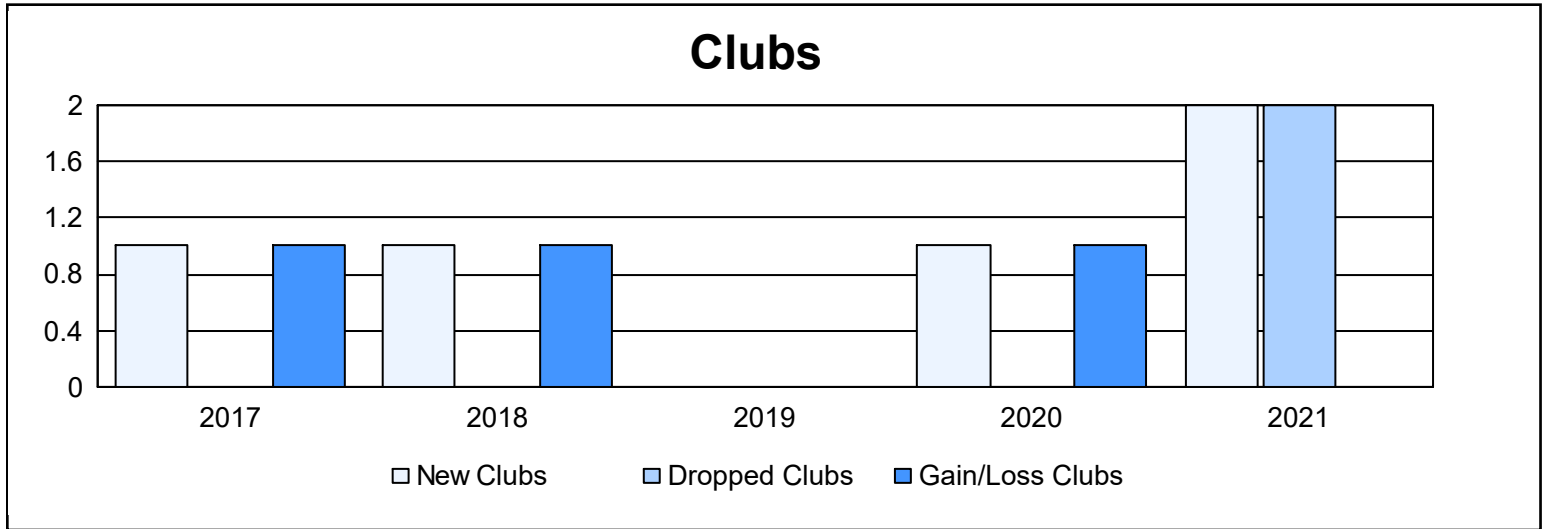

Year	New Clubs	Dropped Clubs	Gain/ Loss Clubs	New Members	Charter Members	Reinstate Members	Transfer Members	Total Member Added	Total Members Dropped	Gain/ Loss Members
2016-2017	1	0	1	128	20	3	10	161	148	13
2017-2018	1	0	1	111	24	1	16	152	149	3
2018-2019	0	0	0	112	0	7	7	126	126	0
2019-2020	1	0	1	60	35	3	10	108	138	-30
2020-2021	2	2	0	44	15	4	5	68	109	-41
<b>Average</b>	<b>1</b>	<b>0</b>	<b>1</b>	<b>91</b>	<b>19</b>	<b>4</b>	<b>10</b>	<b>123</b>	<b>134</b>	<b>-11</b>

### Membership Composition June 2021 Cumulative