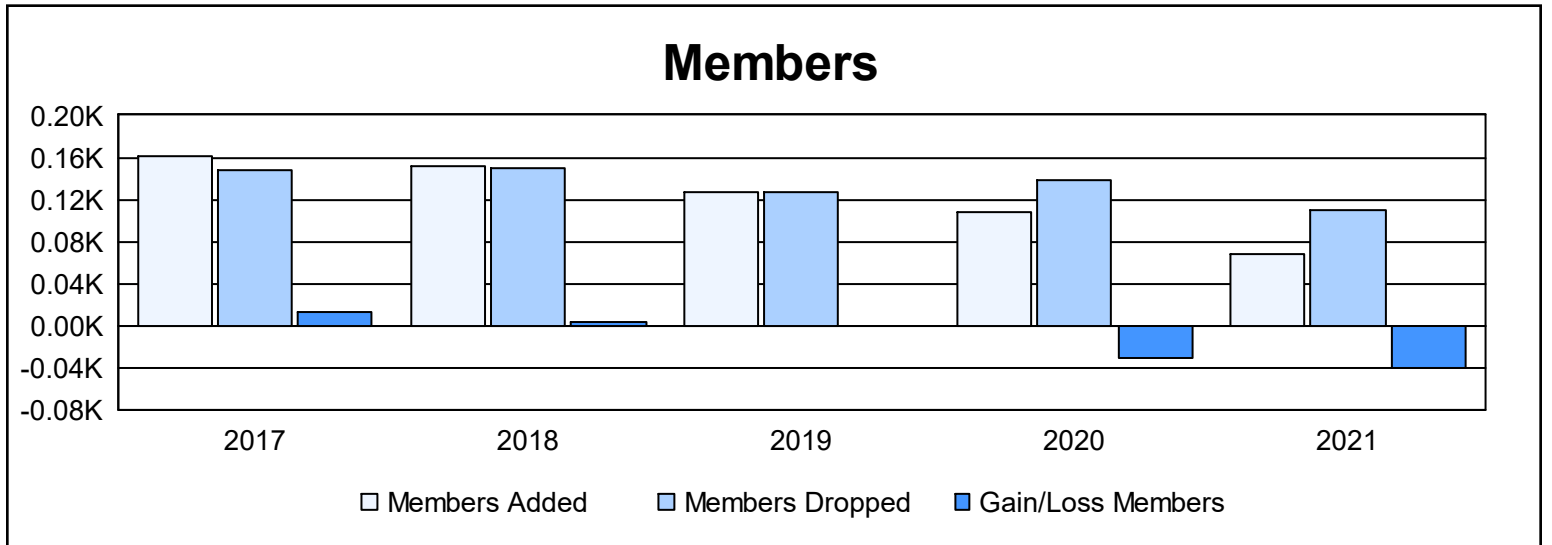

Year	New Clubs	Dropped Clubs	Gain/ Loss Clubs	New Members	Charter Members	Reinstate Members	Transfer Members	Total Member Added	Total Members Dropped	Gain/ Loss Members
2016-2017	1	0	1	128	20	3	10	161	148	13
2017-2018	1	0	1	111	24	1	16	152	149	3
2018-2019	0	0	0	112	0	7	7	126	126	0
2019-2020	1	0	1	60	35	3	10	108	138	-30
2020-2021	2	2	0	44	15	4	5	68	109	-41
<b>Average</b>	<b>1</b>	<b>0</b>	<b>1</b>	<b>91</b>	<b>19</b>	<b>4</b>	<b>10</b>	<b>123</b>	<b>134</b>	<b>-11</b>

### Membership Composition June 2021 Cumulative